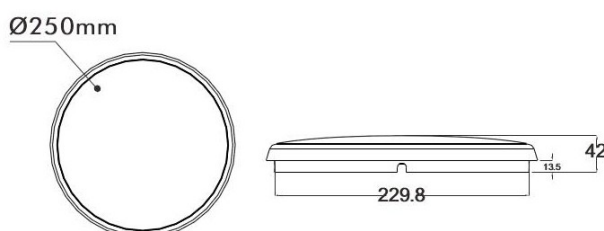

Model	AC9001-LED-15W
Watts	15W
Input Voltage	AC 200~240V
Dimmable	Yes (Triac dimmable)
Power Factor	≥ 0.90
Beam Angle	120°
Colour Temp.	3000K / 5000K
CRI	Ra>80
Lumens Output	1400-1500lm
Size	Ø250*H42mm
IP Grade	IP54
Cover	Opaque
Rim Housing	White / Satin Chrome
Dimmable	Triac Dimmable