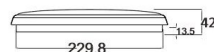

Technical Specification

Model	AC9002-LED-15W
Watts	15W
Input Voltage	AC 200~240V
Dimmable	Yes (Triac dimmable)
Power Factor	≥ 0.90
Beam Angle	120°
Colour Temp.	3000K / 5000K
CRI	Ra>80
Lumens Output	1400-1500lm
Size	250*250*H42mm
IP Grade	IP54
Cover	Opaque
Rim Housing	White / Satin Chrome
Dimmable	Triac Dimmable

L250*W250mm