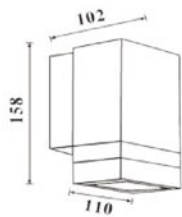

DIMENSIONS

Model No.	Input	GU10MAX	Diffusor	Material
257	AC240V	35W	Clear PC	Stainless steel body 304
257-2	AC240V	35W	Clear PC	Stainless steel body 304

DIMENSIONS

Model No.	Input	GU10MAX	Diffusor	Material
256	AC240V	35W	Clear PC	Stainless steel body 304