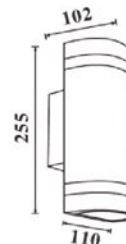

DIMENSIONS

Model No.	Input	GU10MAX	Diffusor	Material
257	AC240V	35W	Clear PC	Stainless steel body 304
257-2	AC240V	35W	Clear PC	Stainless steel body 304

DIMENSIONS

Model No.	Input	GU10MAX	Diffusor	Material
256	AC240V	35W	Clear PC	Stainless steel body 304