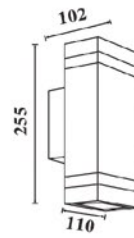

DIMENSIONS

Model No.	Input	GU10MAX	Diffusor	Material
257	AC240V	35W	Clear PC	Stainless steel body 304
257-2	AC240V	35W	Clear PC	Stainless steel body 304

DIMENSIONS

Model No.	Input	GU10MAX	Diffusor	Material
256	AC240V	35W	Clear PC	Stainless steel body 304