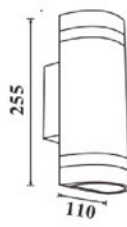

DIMENSIONS

Model No.	Input	GU10MAX	Diffusor	Material
257	AC240V	35W	Clear PC	Stainless steel body 304
257-2	AC240V	35W	Clear PC	Stainless steel body 304

DIMENSIONS

Model No.	Input	GU10MAX	Diffusor	Material
256	AC240V	35W	Clear PC	Stainless steel body 304