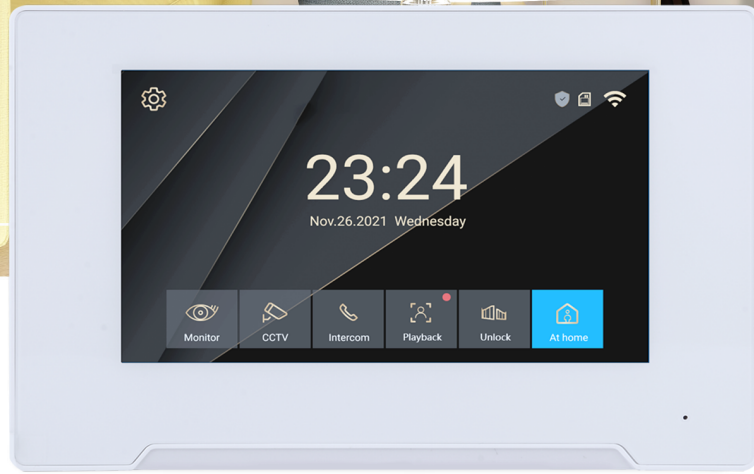

7" LCD HD MONITOR

Crystal clear 1024x880 HD display with touch screen and easy to follow GUI menu system.

EXPANDABLE SYSTEM

The monitor can support 6 monitors and 2x front door stations. All the monitors can see, hear, speak to the outdoor camera and unlock the door. Electronic locks can be added to give you more comprehensive protection for your home.

INTERCOMMUNICATION & CALL TRANSFER

When someone presses the doorbell, all the monitors will ring, you can answer and unlock the door with each monitor. All the monitors support call transfer or internal talk between indoor monitors.

WEATHER RESISTANT DOOR CAMERA

Front door housing made from an Anti-oxidation aluminium alloy panel that provides a comprehensive IP65 rating making it rainproof, dustproof and even anti-vandal proof.

SUPERIOR IR NIGHTVISION WITH 2MP (1080P) WIDE ANGLE CAMERA

A 2MP (FULL HD) resolution wide angle camera (120°) comes equipped with the front door unit. It is built with IR CUT and IR LEDS for better night vision. There are two crystal IR filters, one dedicated to color correction during the day while the other is used for enhancing the brightness at night.

MULTI LANGUAGE OSD MENU

The System supports English, Russian, French, Spanish, German and Chinese.

ANSWER, TALK, MONITOR & RECORD THE DOOR USING THE TUYA APP

You can see, hear and speak to anyone at the front of your door from anywhere using the TUYA app. You can even Leave a Message so when a visitor comes by and you are not home, the call panel automatically prompts the visitor to leave a message after 30s-120s of ringing. The master unit then records the file and saves it for later playback.

INTELLIGENT MOTION AND MEMORY RECORDING WITH MICRO SD CARD & TUYA CLOUD

When a motion detect or doorbell press is triggered, the device will start a recording or capture a picture and save them in the Micro SD card or onto the TUYA smart home app cloud to protect your home every day. If CCTV cameras & sensors are connected to the system, an alarm trigger can activate recording to the MicroSD card.

4 WIRE SYSTEM

Easy to install and reliable 4 wire system. CAT5e up to 50m.

DOOR RELEASE FUNCTION

Flexible door release options. 12VDC output, N/O or N/C contacts.

CCTV CAMERA AND SENSOR CONNECTION

Connect max 2 CCTV cameras which can trigger recording if MicroSD card is fitted.* CCTV cameras must be AHD or CVBS.