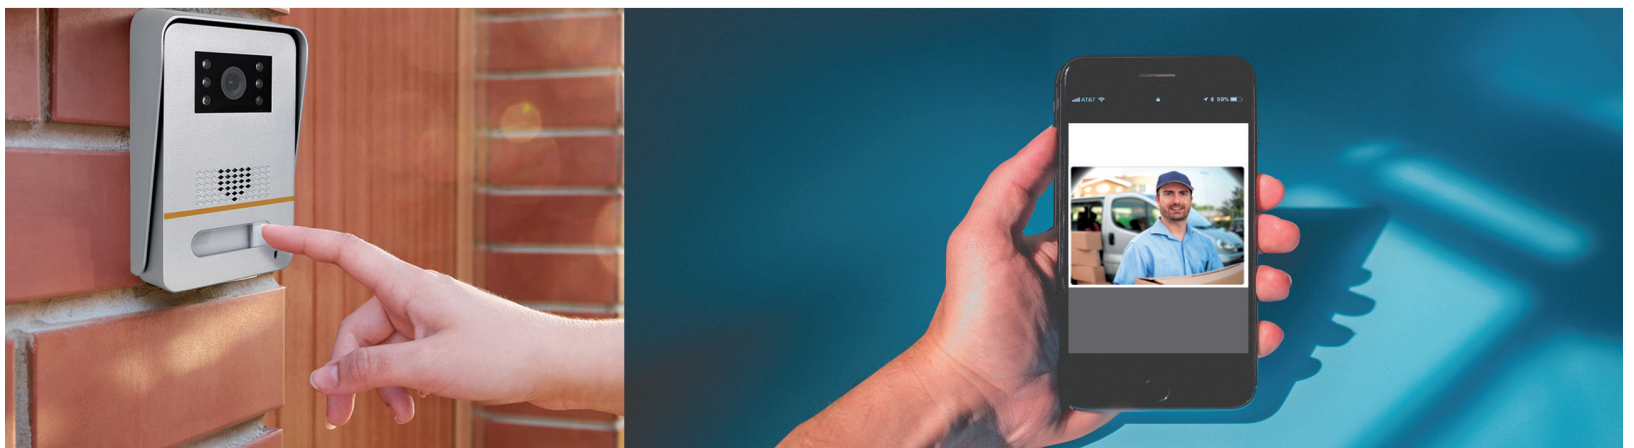

The metal IP65 rated 2MP door camera offers superior night vision due to the Crystal IR filters that enhance color during the day and improve brightness at night. It offers a remarkable 120-degree wide viewing angles both vertically and horizontally to help identify and clearly see who is at the front door.

The keypad front door model allows you to open the gate with your very own personal password using the built-in keypad or with an RFID card reader which allows you to scan registered

cards/tags for quick, secure access. No more worrying about misplaced keys or lockouts!

Our unique system gives you the ability to view, hear, and speak with anyone at your doorstep using your mobile or tablet thanks to the built in WIFI function. You can be out the back entertaining in the garden or upstairs looking after the kids and still be able to see, talk or release the front gate or door using the TUYA App. In case you missed a visitor, the monitor has a SD Card memory function which can store and take snapshots or record based on advanced motion detection or when a doorbell press is triggered.

The Platinum intercom is the perfect 4 wire system to all modern homes for security and lifestyle.