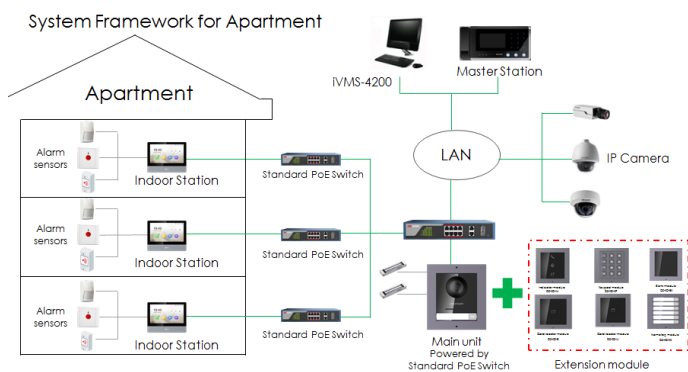

Typical Application