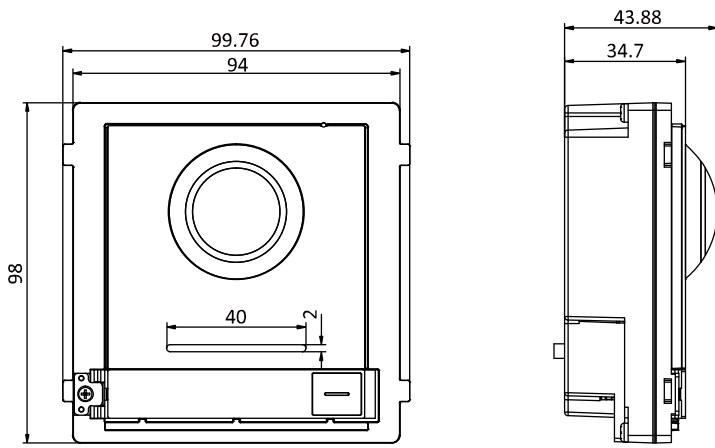

Accessory

Optional