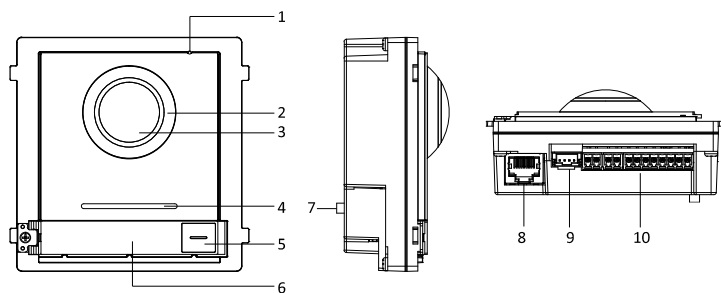

Linked doorphone	Max. 8
Protocol	ISAPI, RTSP, STMP, SNMP
Unlock door	Unlock by presenting cards, unlock via Client Software, unlock via App, unlock via indoor station
General	
Physical button	1
Power supply	12 VDC/PoE (IEEE 802.3af)
Power consumption	≤ 10 W
Working temperature	-40° C to +55° C (-40° F to 131° F)
Working humidity	10% to 95%
Installation	Flush mounting, surface mounting
Dimension	98 mm × 99.8 mm × 43.9 mm (3.86" × 3.93" × 1.73")
Weight	554 g (with packaging) 375 g (without packaging)

Available Model

DS-KD8003-IME1

Appearance and Interfaces

No.	Description	No.	Description
1	Microphone	6	Nametag
2	Low Illumination IR Supplement Light	7	TAMPER
3	Built-in Camera	8	Network Interface
4	Loudspeaker	9	Module-connecting Interface (output)
5	Call Button	10	Terminals

Dimension